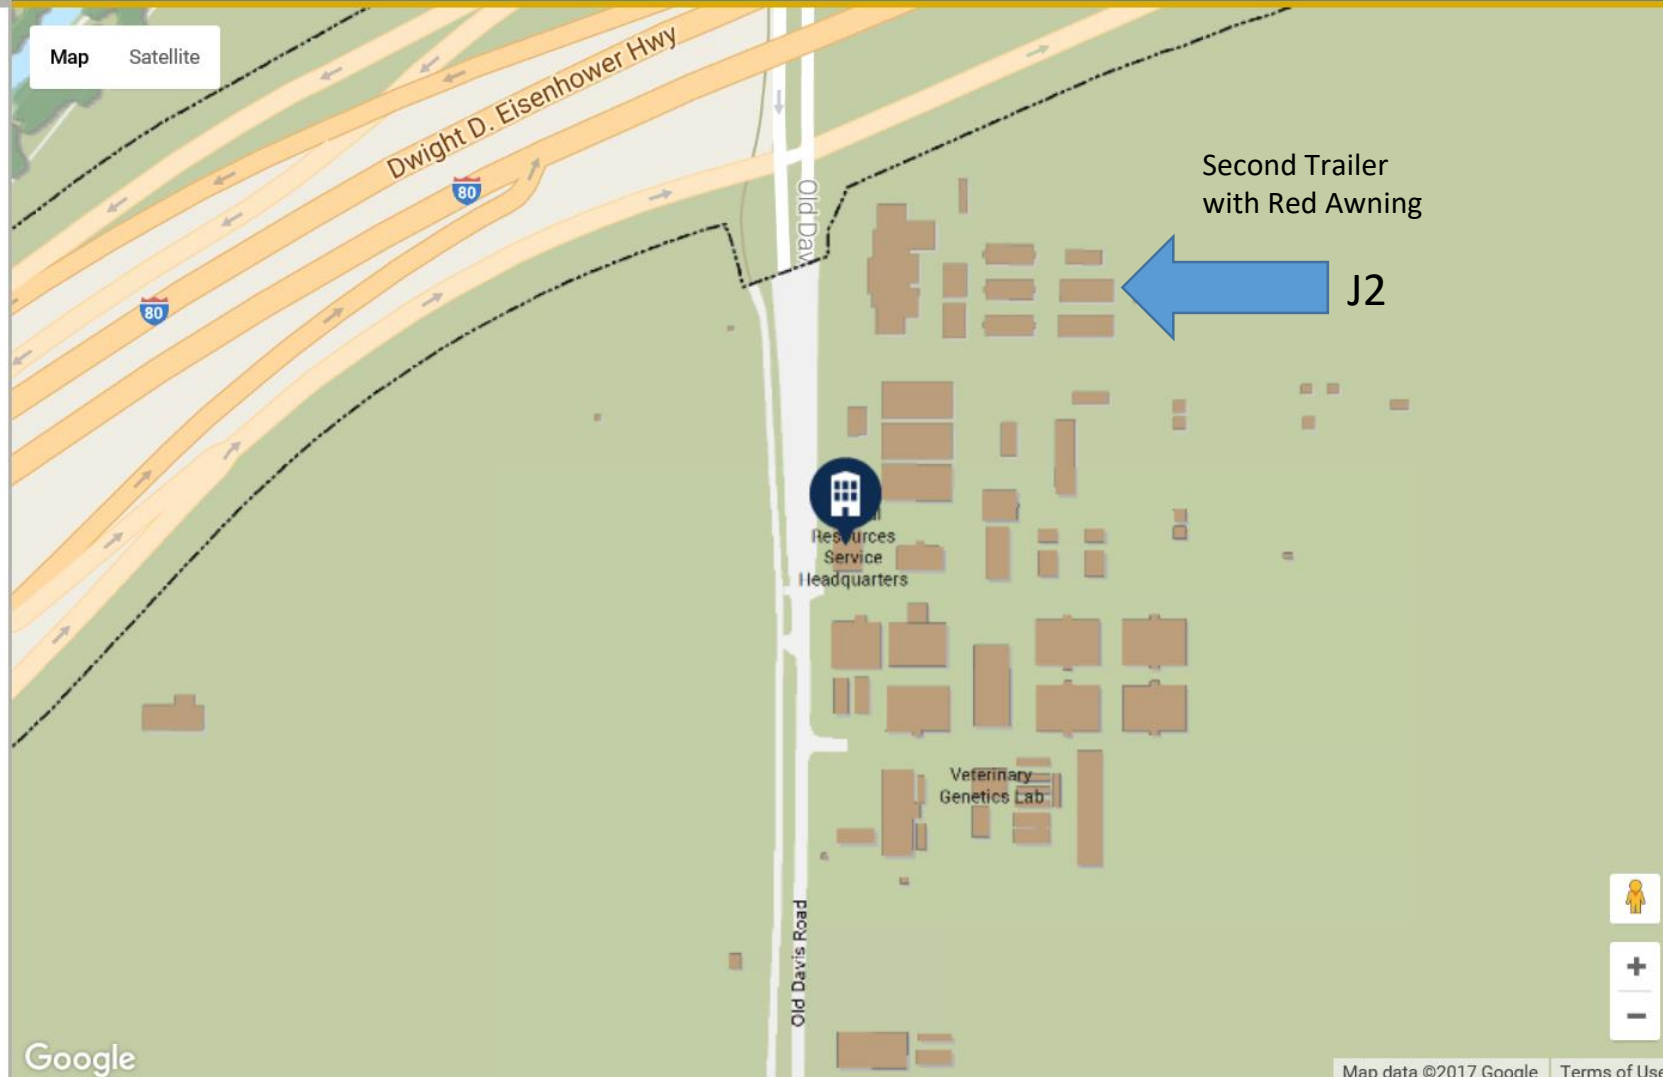

<https://www.google.com/maps/@38.5250384,-121.7576069,17z>
or campus map at <http://campusmap.ucdavis.edu/?b=14>

Click to Close

MAP

PRINT-READY MAPS

FEEDBACK?

UC DAVIS
UNIVERSITY OF CALIFORNIA
CAMPUS MAP

Animal Resources
Service Headquarters

980 Old Davis Road

Campus Parking: [Click here to view](#)

Directions: [To this location](#) [From this location](#)

Share this Location

Google

Map data ©2017 Google Terms of Use